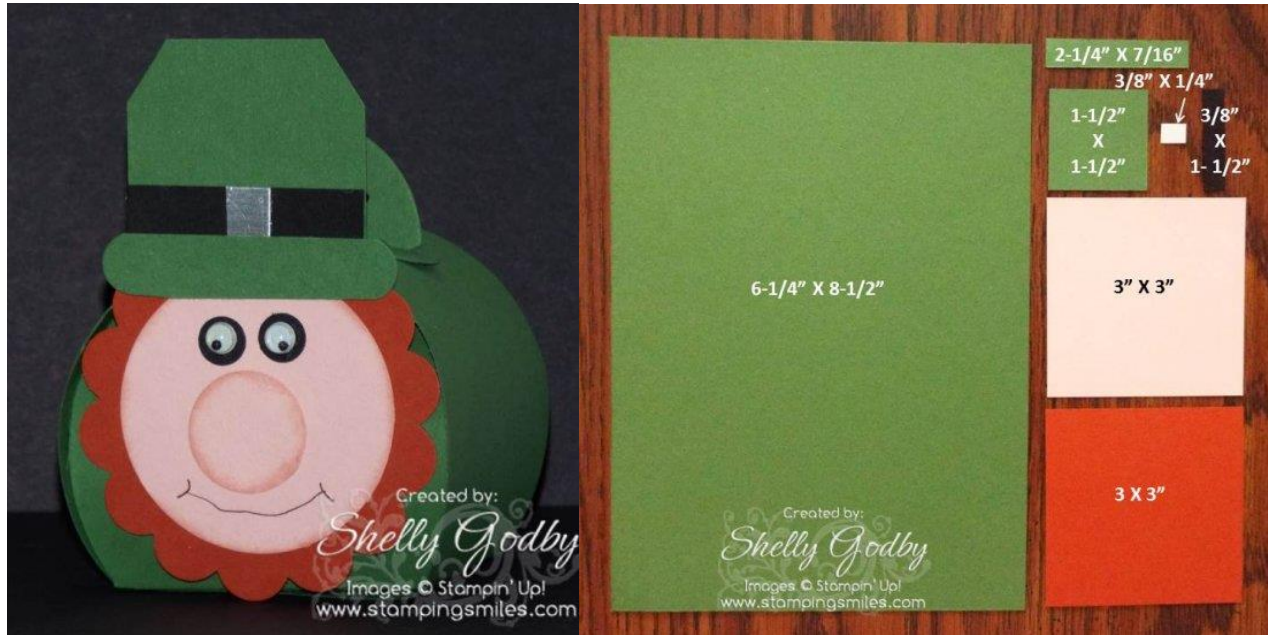

Stamping Smiles January Virtual Stamping Club Project Measurements

Leprechaun Suit Card:

- 4-1/4" x 11 Garden Green Cardstock
- 1" x 1-1/2" Garden Green Cardstock
- 1/2" x 1/2" Whisper White Cardstock
- 3-1/2" x 2-1/2" Garden Green Cardstock
- 4" x 1-1/2" Whisper White Cardstock
- 4" x 5-1/4" Whisper White Cardstock (inside)

Shelly Godby

<http://www.stampingsmiles.com>

Curvy Keepsakes Leprechaun Gift Box:

6-1/4" x 8-1/2" Garden Green Cardstock

2-1/4" x 7/16" Garden Green Cardstock

1-1/2" x 1-1/2" Garden Green Cardstock

3/8" x 1-1/2" Silver Foil Sheets

3" x 3" Blushing Bride Cardstock

3" x 3" Cajun Craze Cardstock

1/2" x 2" Basic Black Cardstock (not pictured) for eyes

Shelly Godby

<http://www.stampingsmiles.com>