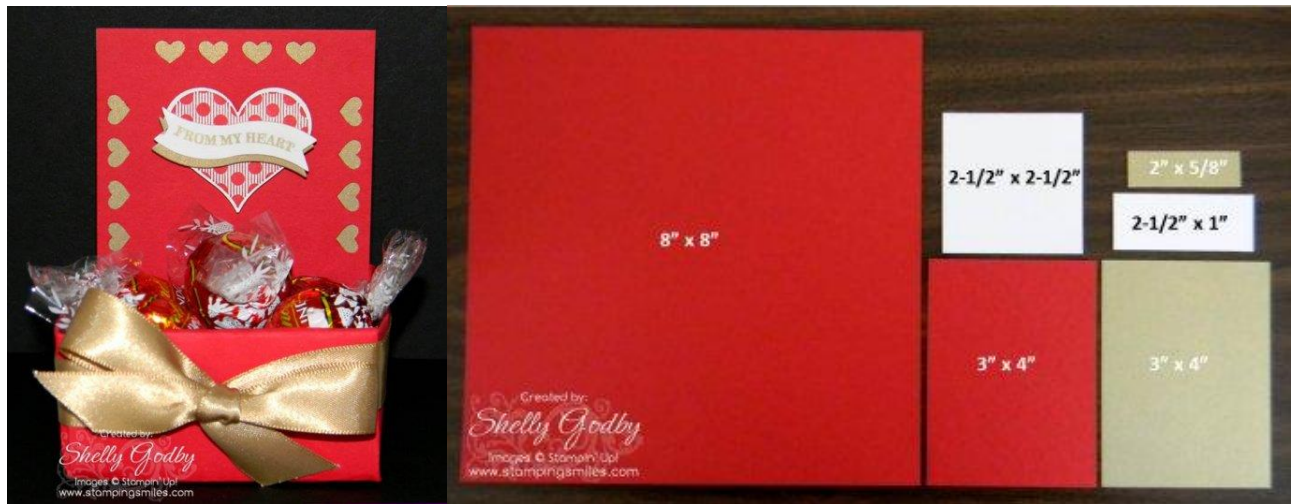

### Groovy Love Shaker Card:

4-1/4" x 11 Real Red Cardstock

3-1/2" x 4-3/4" Brushed Gold Cardstock

3/4" x 3" Brushed Gold Cardstock

3-3/4" x 5" Whisper White Cardstock

2-1/2" x 4-1/2" Whisper White Cardstock

4" x 5-1/4" Whisper White Cardstock (inside)

2" x 3-1/4" Window Sheets

3" x 3" Real Red Cardstock

1-1/2" x 4-1/4" Brights Collection Designer Series Paper Stack

1/2" x 8" Real Red Cardstock

Shelly Godby

<http://www.stampingsmiles.com>

## Groovy Love Valentine Treat Box:

8" x 8" Real Red Cardstock

2-1/2" x 2-1/2" Whisper White Cardstock

3" x 4" Real Red Cardstock

2" x 5/8" Brushed Gold Cardstock

2-1/2" x 1" Whisper White Cardstock

3" x 4" Brushed Gold Cardstock