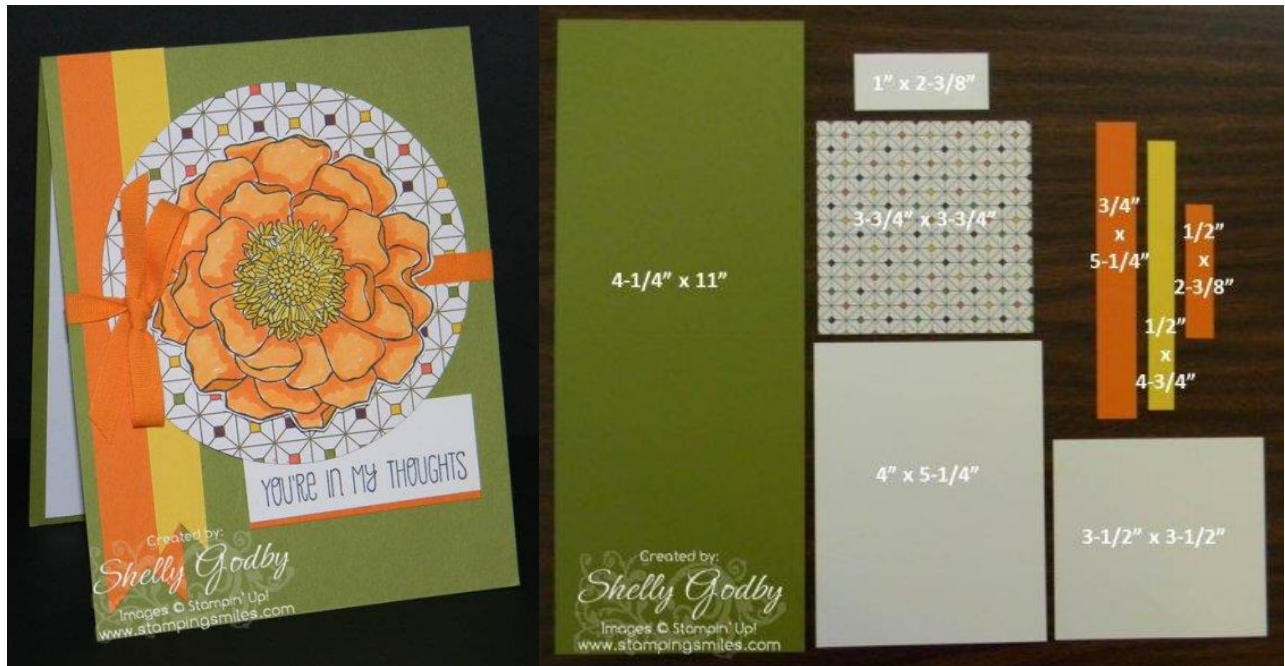

Stamping Smiles August Virtual Stamping Club Project Measurements

Blended Bloom Card:

- 4-1/4" x 11" Old Olive Card Stock
- 1" x 2-3/8" Whisper White Card Stock
- 3-3/4" x 3-3/4" Park Lane Designer Series Paper
- 3-1/2" x 3-1/2" Whisper White Card Stock
- 3/4" x 5-1/4" Pumpkin Pie Card Stock
- 1/2" x 4-3/4" Daffodil Delight Card Stock
- 1/2" x 2-3/8" Pumpkin Pie Card Stock
- 4" x 5-1/4" Whisper White Card Stock (inside)

Shelly Godby

<http://www.stampingsmiles.com>

Party Popper Box:

6" x 6" Park Lane Designer Series Paper

1-1/4" x 6" Whisper White Card Stock

Shelly Godby

<http://www.stampingsmiles.com>