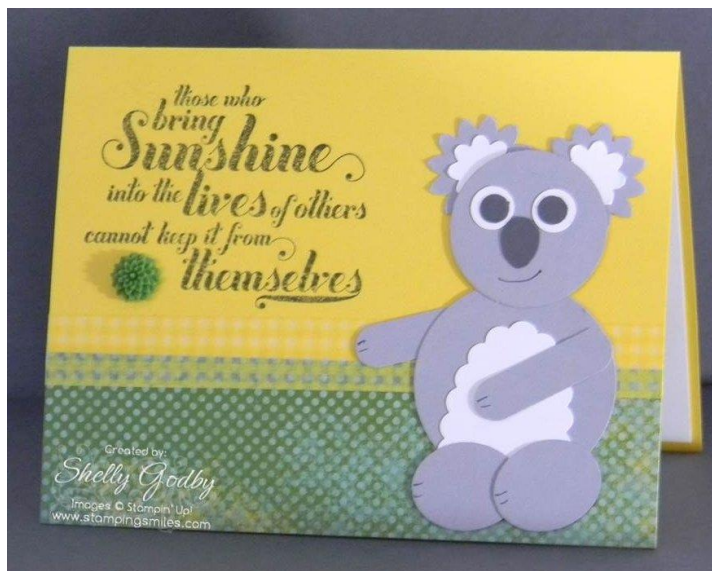

## Punch Art Koala Bear:

4-1/2" x 8-1/2" Smoky Slate Card Stock

1-1/2" x 8-1/2" Whisper White Card Stock

2" x 3" Basic Gray Card Stock