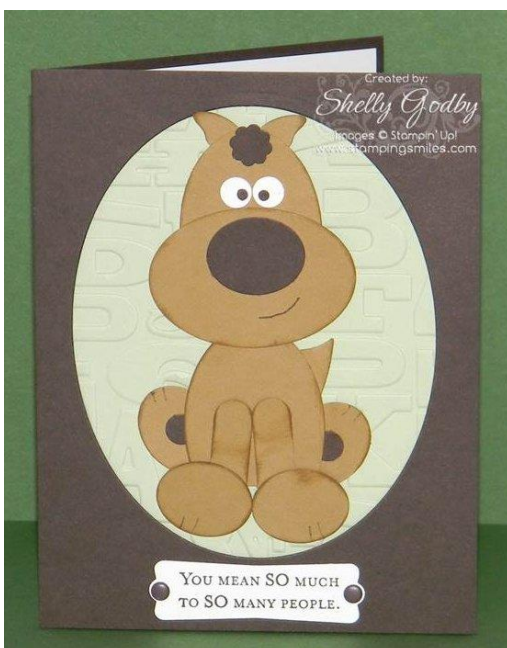

## Punch Art Heart Flower:

4" x 11" Blushing Bride Card Stock

2-1/4" x 4-1/2" Blushing Bride Card Stock

### Card Measurements:

5-1/2" x 8-1/2" Very Vanilla Card Stock

4" x 5-1/4" Very Vanilla Card Stock

3/4" x 4" Pear Pizzazz Card Stock

[www.stampingsmiles.com](http://www.stampingsmiles.com)

## Punch Art Dog:

4-1/4" x 11" Baked Brown Sugar Card Stock

1" x 8-1/2" Early Espresso Card Stock

1/2" x 2" Whisper White Card Stock