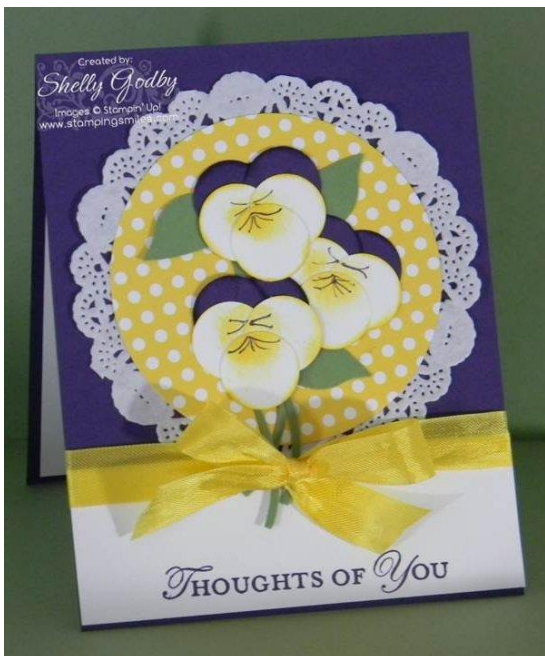

## Punch Art Pansy:

(2) 1-1/2" x 11" Whisper White Card Stock

1" x 11" Wild Wasabi Card Stock

1" x 5-1/2" Wild Wasabi Card Stock

1" x 11" Elegant Eggplant Card Stock

### Card Measurements:

4-1/4" x 11" Elegant Eggplant Card Stock

3-1/2" x 3-1/2" Polka Dot Parade Designer Series Paper

Tea Lace Paper Doily

1/2" x 4-1/4" Whisper White Card Stock

4" x 5-1/4" Whisper White Card Stock (inside)

## Punch Art Heart Flower:

4" x 11" Blushing Bride Card Stock

2-1/4" x 4-1/2" Blushing Bride Card Stock

### Card Measurements:

5-1/2" x 8-1/2" Very Vanilla Card Stock

4" x 5-1/4" Very Vanilla Card Stock

3/4" x 4" Pear Pizzazz Card Stock

[www.stampingsmiles.com](http://www.stampingsmiles.com)