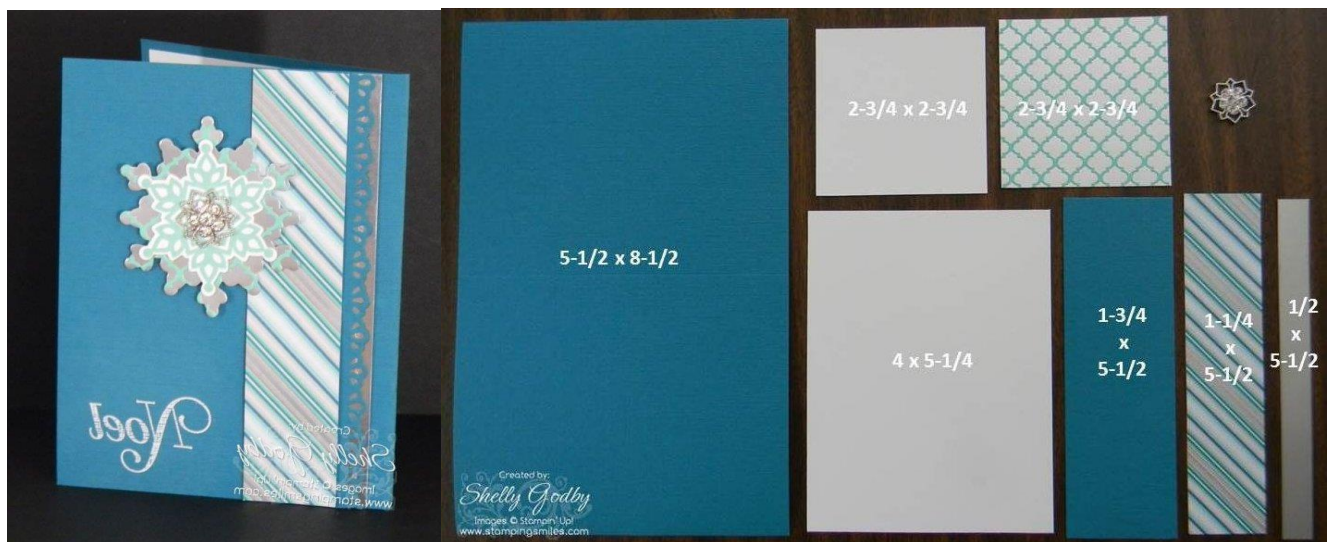

Fast & Fabulous Christmas Cards VIDEO Class Measurements

Remembering Christmas Card:

4-1/4" x 11" Cherry Cobbler Card Stock

4" x 5-1/4" Cherry Cobbler Card Stock

4" x 5-1/4" Whisper White Card Stock

1" x 3-1/2" Whisper White Card Stock

1-1/4" x 3-3/4" Cherry Cobbler Card Stock

2-3/4" x 4" Season of Style Designer Series Paper

3-3/4" x 4-3/4" Whisper White Card Stock (to stamp and die-cut)

Shelly Godby

www.stampingsmiles.com

Christmas Collectibles Card:

4-1/4" x 11" Baked Brown Sugar Card Stock

4" x 5-1/4" Whisper White Card Stock

3-1/2" x 3-1/2" Cherry Cobbler Card Stock (to die-cut and emboss)

3" x 4" Season of Style Designer Series Paper

2-1/2" x 2-1/2" Whisper White Card Stock (to stamp and punch)

Baked Brown Sugar 3/8" Ruffled Stretch Trim

Shelly Godby

www.stampingsmiles.com

Festive Flurry Card:

5-1/2" x 8-1/2" Island Indigo Textured Card Stock

2-3/4" x 2-3/4" Winter Frost Specialty Designer Series Paper (to die-cut)