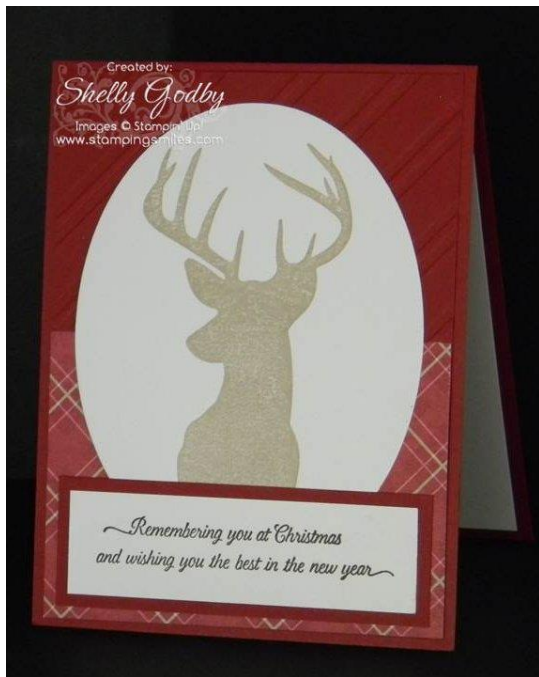

Fast & Fabulous Christmas Cards VIDEO Class Measurements

Remembering Christmas Card:

4-1/4" x 11" Cherry Cobbler Card Stock

4" x 5-1/4" Cherry Cobbler Card Stock

4" x 5-1/4" Whisper White Card Stock

1" x 3-1/2" Whisper White Card Stock

1-1/4" x 3-3/4" Cherry Cobbler Card Stock

2-3/4" x 4" Season of Style Designer Series Paper

3-3/4" x 4-3/4" Whisper White Card Stock (to stamp and die-cut)

Shelly Godby

www.stampingsmiles.com

Christmas Collectibles Card:

4-1/4" x 11" Baked Brown Sugar Card Stock

4" x 5-1/4" Whisper White Card Stock

3-1/2" x 3-1/2" Cherry Cobbler Card Stock (to die-cut and emboss)

3" x 4" Season of Style Designer Series Paper

2-1/2" x 2-1/2" Whisper White Card Stock (to stamp and punch)