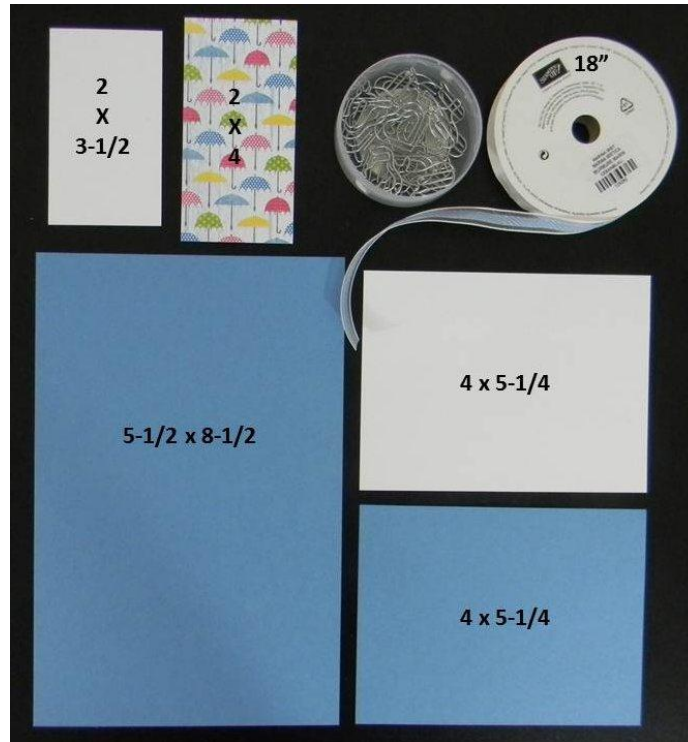

Stamping Smiles February Virtual Stamp Club Project Measurements

Rain or Shine Card:

5-1/2" x 8-1/2" Marina Card Stock

4" x 5-1/4" Whisper White Card Stock

4" x 5-1/4" Marina Mist Card Stock

2" x 4" Sunshine & Sprinkles Designer Series Paper

2" x 3-1/2" Whisper White Card Stock

18" Marina Mist 3/8" Striped Organdy Ribbon

Shelly Godby

<http://www.stampingsmiles.com>

Mixed Bunch Gift Bag:

- (2) 2-1/2" x 3" Whisper Card Stock
- (2) 4-7/8" x 5-1/4" Whisper White Card Stock
- (2) 6-1/8" x 8-1/2" Whisper White Card Stock
- (6) 2-1/4" x 2-1/2" Gumball Green Card Stock
- 8-1/2" Whisper White Baker's Twine