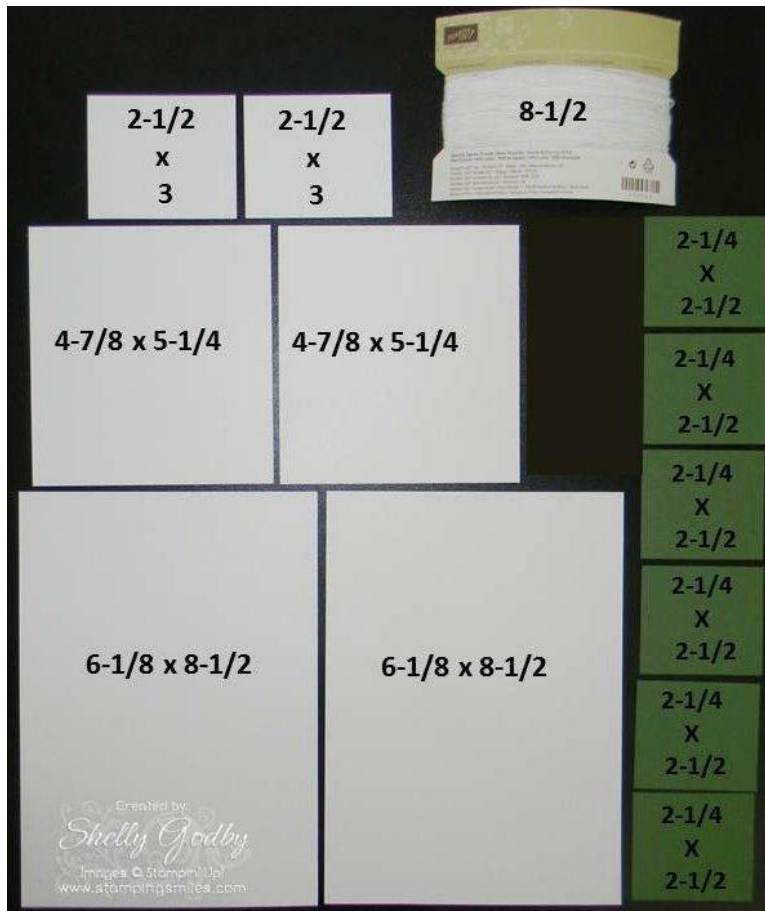

Stamping Smiles February Virtual Stamp Club Project Measurements

Rain or Shine Card:

5-1/2" x 8-1/2" Marina Card Stock

4" x 5-1/4" Whisper White Card Stock

4" x 5-1/4" Marina Mist Card Stock

2" x 4" Sunshine & Sprinkles Designer Series Paper

2" x 3-1/2" Whisper White Card Stock

18" Marina Mist 3/8" Striped Organdy Ribbon

Shelly Godby

<http://www.stampingsmiles.com>

Mixed Bunch Gift Bag:

- (2) 2-1/2" x 3" Whisper Card Stock
- (2) 4-7/8" x 5-1/4" Whisper White Card Stock
- (2) 6-1/8" x 8-1/2" Whisper White Card Stock
- (6) 2-1/4" x 2-1/2" Gumball Green Card Stock
- 8-1/2" Whisper White Baker's Twine