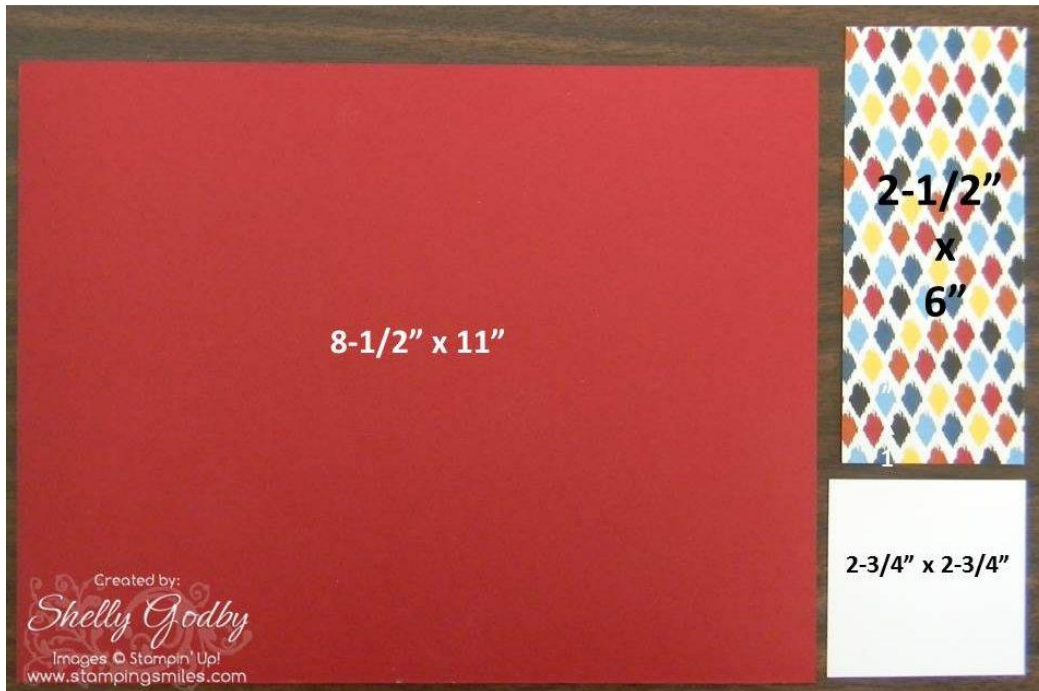

Stamping Smiles April Virtual Stamp Club Project Measurements

Popcorn for Pop:

8-1/2" x 11" Cherry Cobbler Card Stock

2-3/4" x 2-3/4" Whisper White Card Stock

2-1/2" x 6" Parker's Patterns Designs Designer Series Paper

Shelly Godby

<http://www.stampingsmiles.com>

Amazing Father Card:

5-1/2" x 8-1/2" Not Quite Navy Card Stock

4" x 5-1/4" Crumb Cake Card Stock

4" x 5-1/4" Very Vanilla Card Stock

3" x 3-3/4" Very Vanilla Card Stock

2" x 1-3/4" Parker's Patterns Designer Series Paper

2" x 3-1/4" Parker's Patterns Designer Series Paper

1-5/8" x 2-3/4" Parker's Patterns Designer Series Paper

1-5/8" x 2-1/4" Parker's Patterns Designer Series Paper