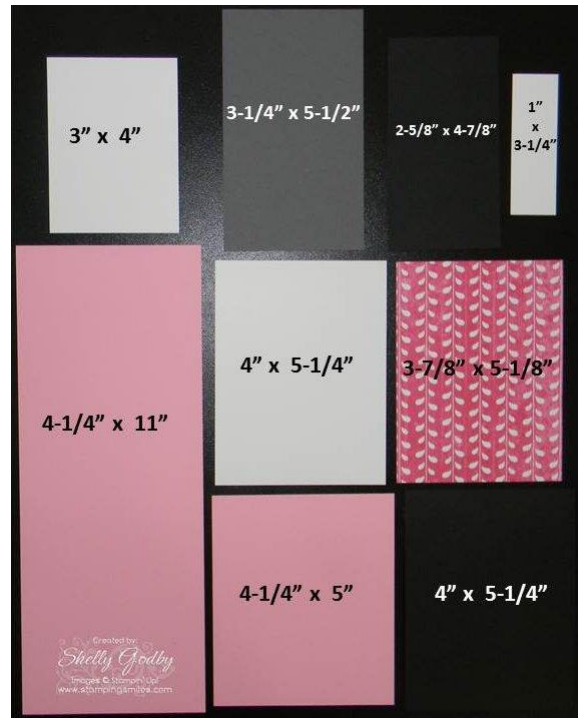

Stamping Smiles March Virtual Stamp Club Project Measurements

All Dressed Up Card:

4-1/4" x 11" Pretty in Pink Card Stock

4" x 5-1/4" Whisper White Card Stock

4-1/4" x 5" Pretty in Pink Card Stock

3-7/8" x 5-1/8" Sunshine & Sprinkles Designer Series Paper

3" x 4" Whisper White Card Stock

3-1/4" x 5-1/2" Basic Gray Card Stock

2-5/8" x 4-7/8" Basic Black Card Stock

1" x 3-1/4" Whisper White Card Stock

4" x 5-1/4" Basic Black Card Stock

Shelly Godby

<http://www.stampingsmiles.com>

Stippled Blossoms Pin:

2" x 9" Whisper Card Stock

Shelly Godby

<http://www.stampingsmiles.com>