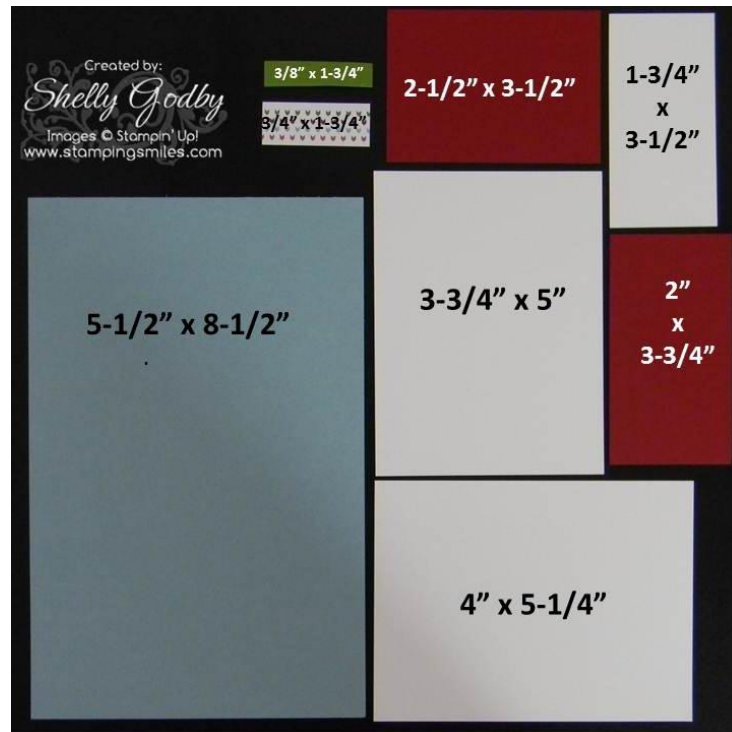

Stamping Smiles November Virtual Stamp Club Project Measurements

Dove Bar Holder Measurements:

3-3/4" x 11" Gumball Green Card Stock

1-1/2" x 3" Snow Festival Designer Series Paper (Holiday Catalog)

Snow Festival Designer Printed Tag

Cherry Cobbler Baker's Twine

Shelly Godby

<http://www.stampingsmiles.com>

Traditional Touches Card:

5-1/2" x 8-1/2" Baja Breeze Card Stock

3/4" x 1-3/4" Snow Festival Designer Series Paper (Holiday Catalog)

3/8" x 1-3/4" Gumball Green Card Stock

1-3/4" x 3-1/2" Whisper White Card Stock

2" x 3-3/4" Cherry Cobbler Card Stock

2-1/2" x 3-1/2" Cherry Cobbler Card Stock

3-3/4" x 5" Whisper White Card Stock

4" x 5-1/4" Whisper White Card Stock (inside)